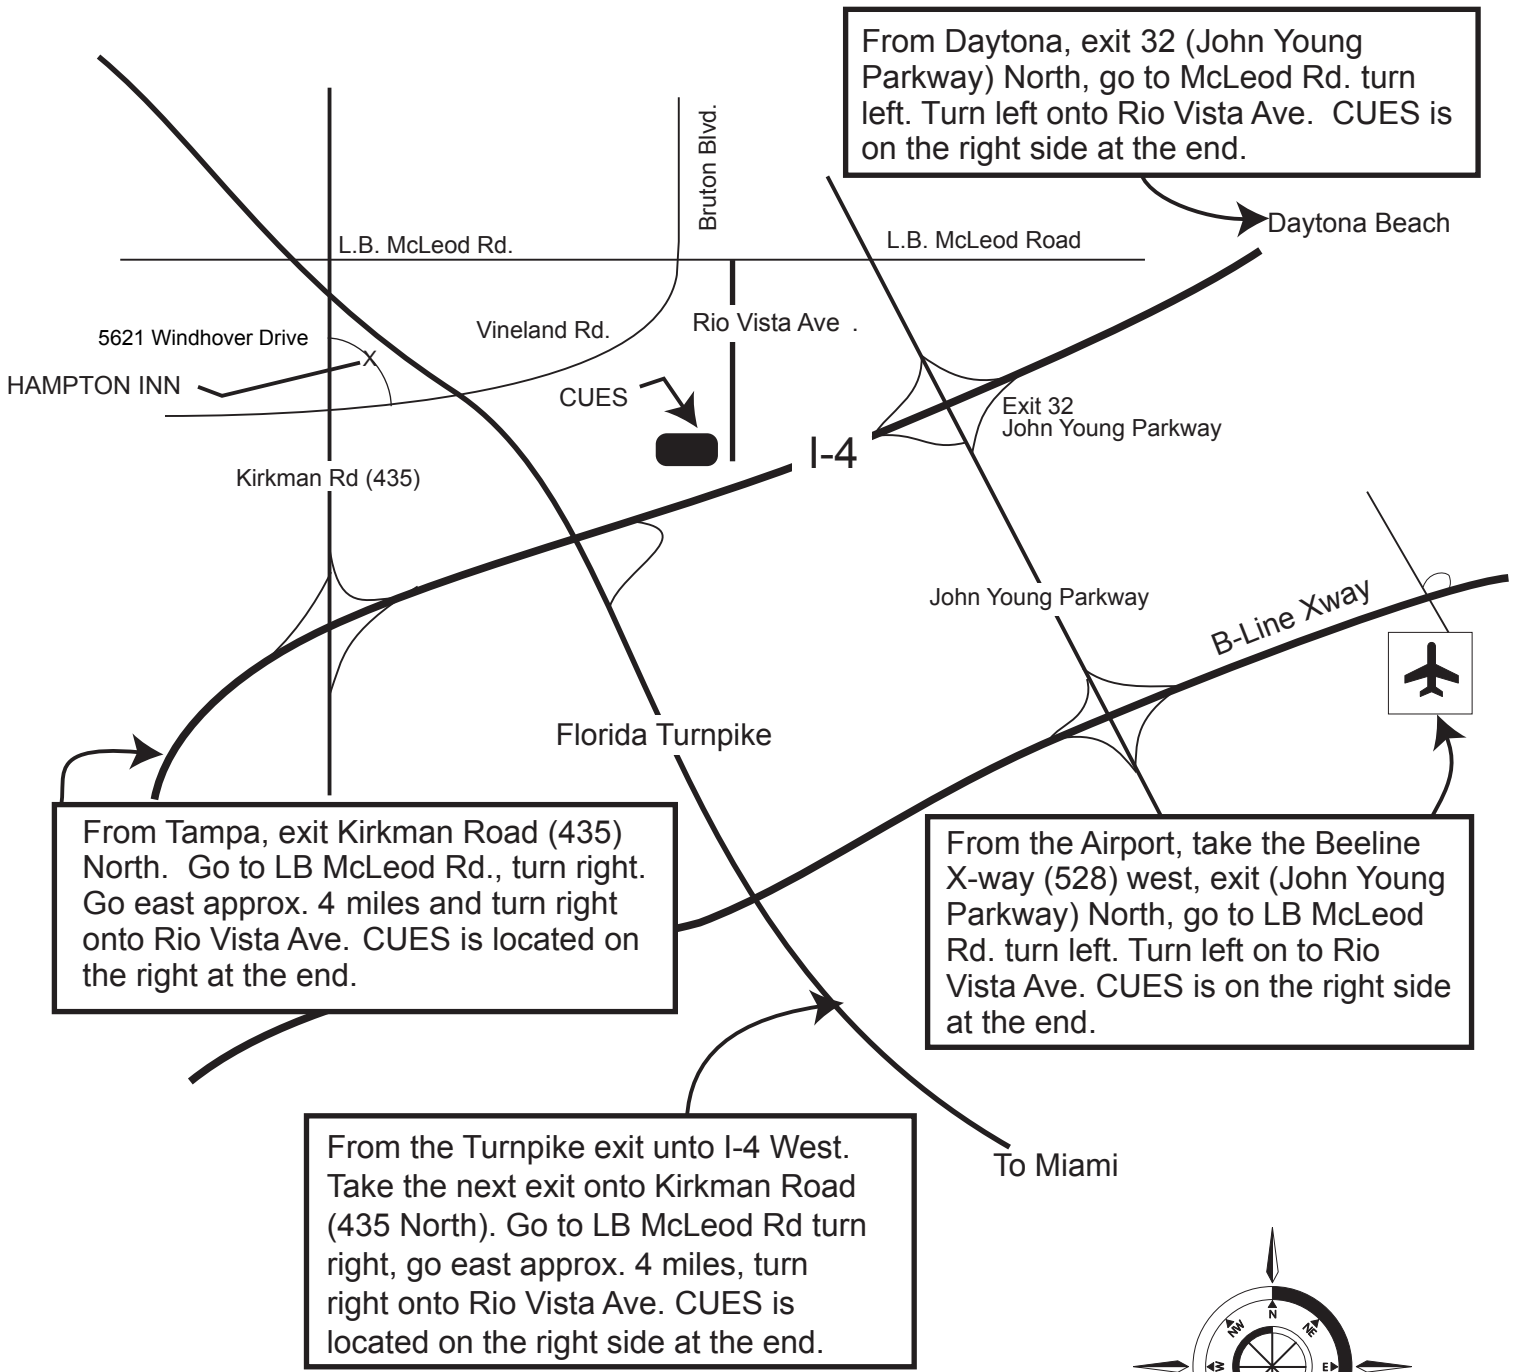

### CUES Orlando Location

3600 Rio Vista Ave.  
Orlando, FL 32805  
(800)327-7791

Note: Map is not drawn to scale  
Newcuesmap.eps