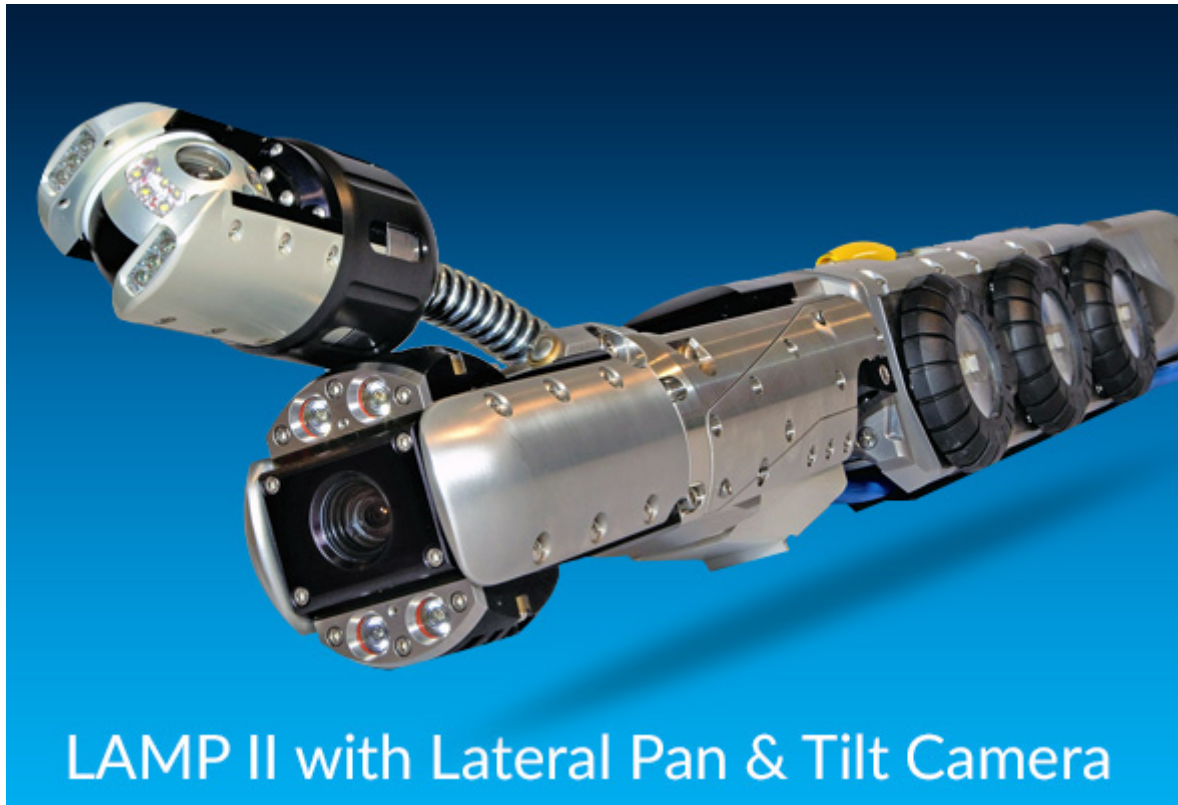

Welcome to **CUES** News

LAMP II with Lateral Pan & Tilt Camera

Identify infiltration and inflow, potential crossbores, pipe defects, and structural conditions in lateral services and mainlines with the **CUES LAMP II**. LAMP II can pull 1000' video cable, reducing traffic control expenses, while increasing production, and launch 150' or more into the lateral. The optional mini pan & tilt camera includes a detachable steering wand, self-leveling camera head, built-in lens wiper, 360 degrees pan and tilt, (4) banks of LED's with variable light intensity, and a built-in sonde with switchable frequencies. To learn more about CUES products, [contact your CUES Regional Sales Manager](#).

PENNTEC 2018

JUNE 3-6, 2018

Hershey Lodge & Convention Center

VISIT CUES AT THE PWEA PENNTEC 2018 CONFERENCE

CUES will be attending the [PWEA PENNTEC 2018 Conference](#) in Hershey, Pennsylvania, on June 3-6, 2018. With an average yearly attendance of over 700 water quality professionals seeking the latest knowledge and technology available, the PennTec Conference is a great place to learn about CUES products and equipment! Stop by and visit us, where we will have exciting innovations for the water, wastewater, and stormwater industries, as well as experts and top executives on hand to answer any questions you may have. We hope to see you there! For more information, contact your [CUES Regional Sales Manager](#).