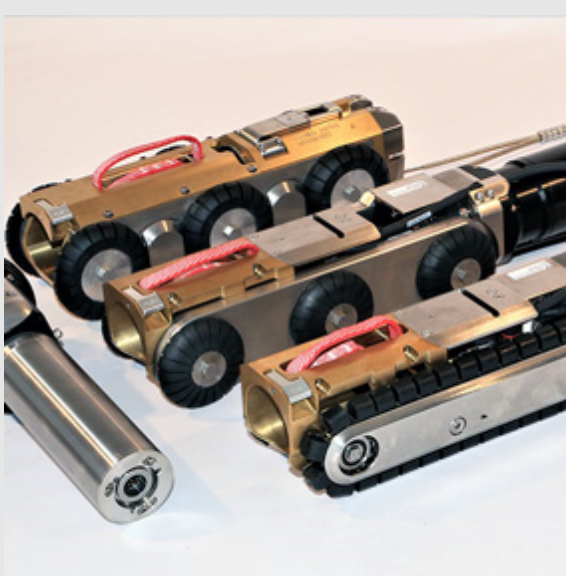

Welcome to **CUES** News

LAMP II with Lateral Pan & Tilt Camera

Identify infiltration and inflow, potential crossbores, pipe defects, and structural conditions in lateral services and mainlines with the **CUES LAMP II**. LAMP II can pull 1000' video cable, reducing traffic control expenses, while increasing production, and launch 150' or more into the lateral. The optional mini pan & tilt camera includes a detachable steering wand, self-leveling camera head, built-in lens wiper, 360 degrees pan and tilt, (4) banks of LED's with variable light intensity, and a built-in sonde with switchable frequencies. To learn more about CUES products, [contact your CUES Regional Sales Manager](#).

DID YOU KNOW?

CUES offers TECHNICAL SCHOOLS designed to help you become a better CCTV pipeline inspection operator and gain important troubleshooting skills! Classes are offered in various locations and dates. [Click here](#) to view the current class schedule. Most classes include basic electronics training, reading and understanding digital multi-meters, basic soldering skills, cable end terminations, light head builds, and TV truck troubleshooting. For more information about any upcoming CUES Technical Schools, please contact Eric Sebring, CUES Technical School Instructor, at esebring@cuesinc.com.