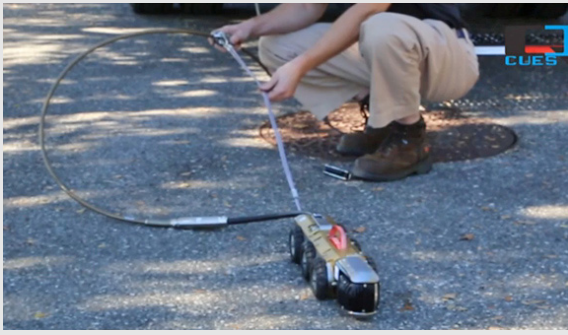

NEW CUES TIPS Video - TV Cable Strain Relief

CUES has released a new CUES TIPS video! CUES TIPS videos are short, simple instructional videos or "tips" on the operation of CUES products. [Click here](#) to watch the CUES TV cable strain relief video on the CUES YouTube channel.