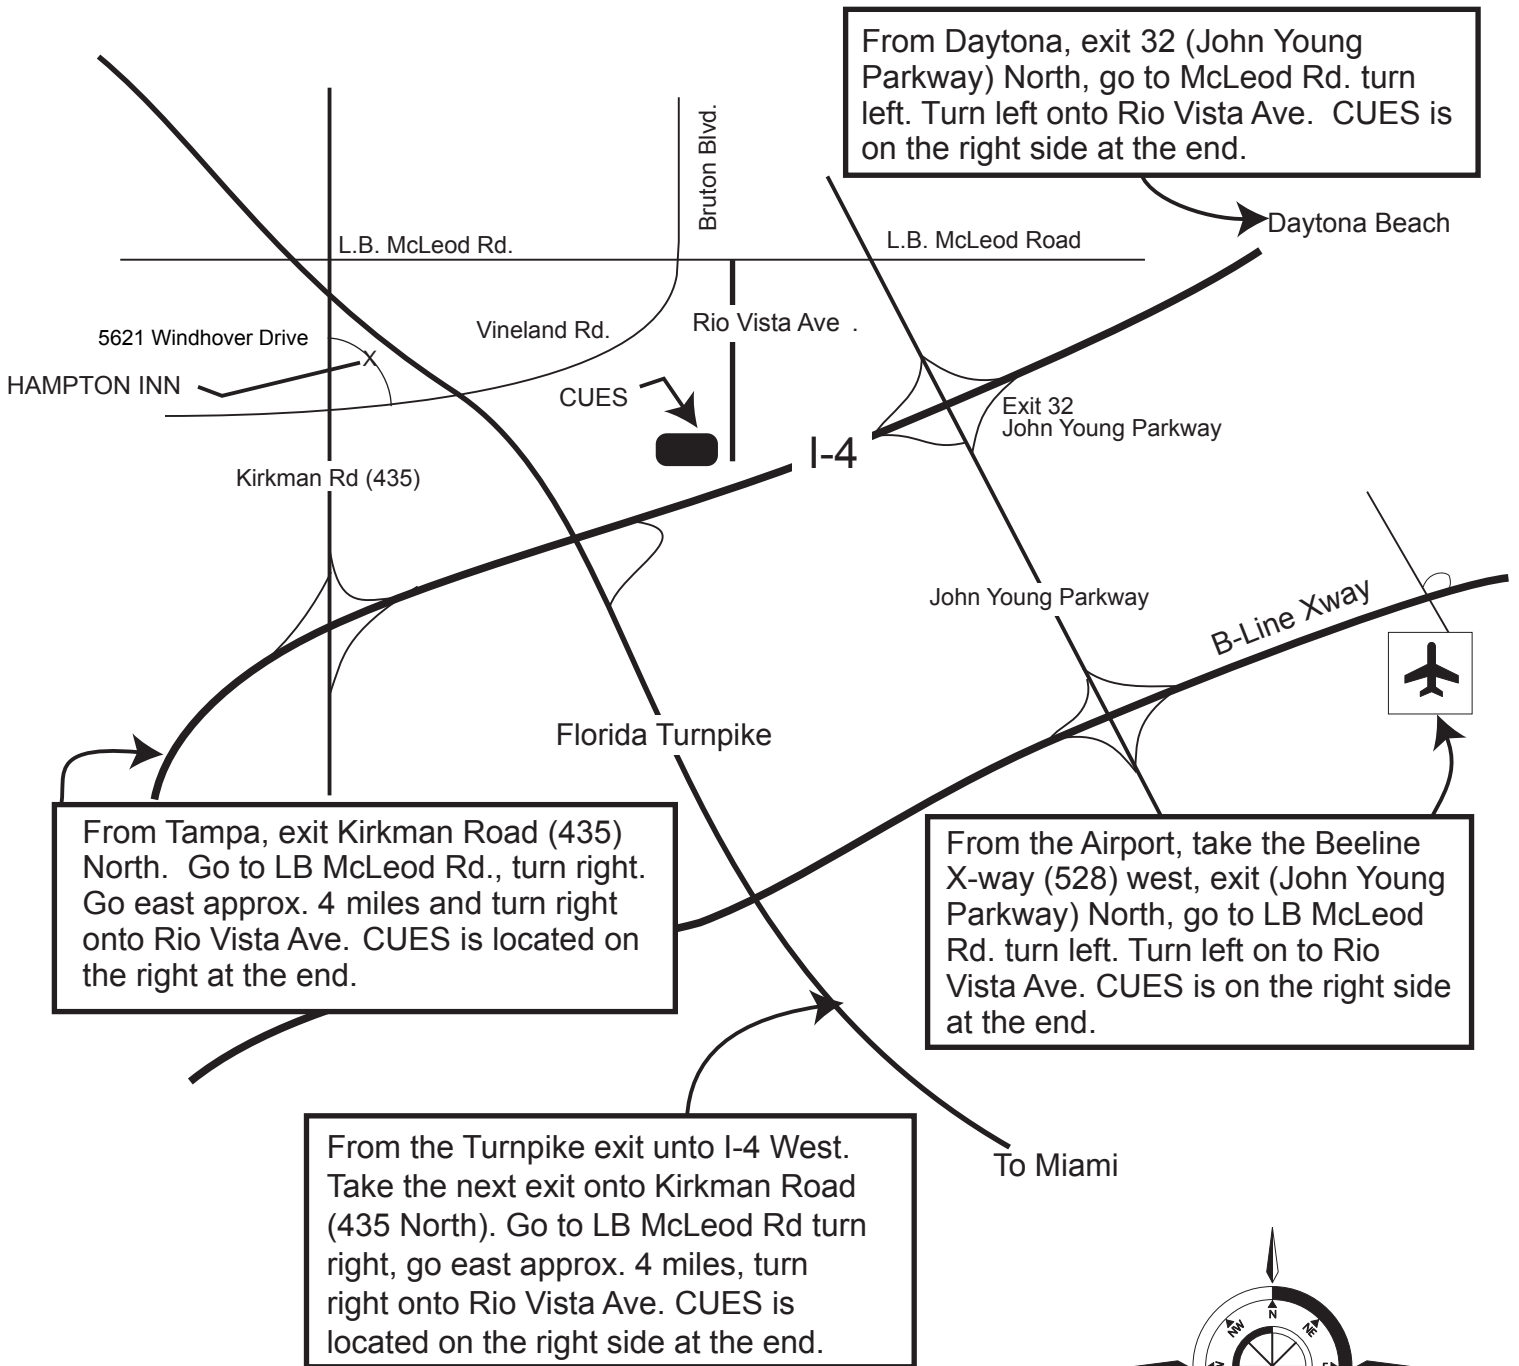

"The Standard of the Industry"

CUES Orlando Location

3600 Rio Vista Ave.
Orlando, FL 32805
(800)327-7791

Note: Map is not drawn to scale
Newcuesmap.eps